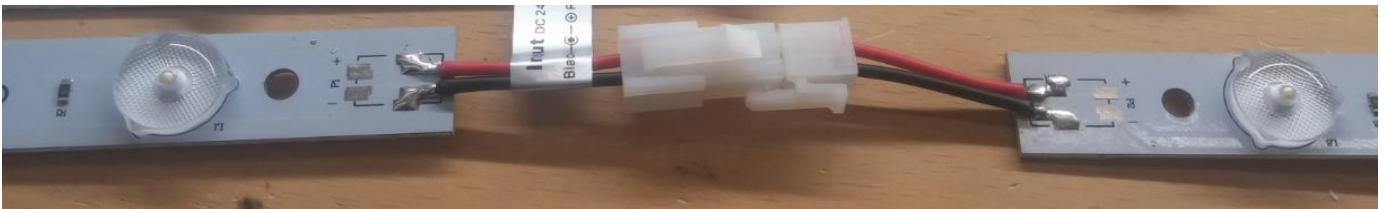

LXL4,8 LED rigid bar for smooth back lighting

- voltage 24V
- power 12W
- very wide angle, 160 degree lenses makes light smooth without spots even 10mm distance
- 1200lm/pc. Ra 80
- L 950mm W 20mm T 1,6mm
- dimmable
- plug male/female for connect together, max. 13pcs in serial.
- not need any metal base for cooling, low power led
- smooth light even 100mm depth
- this is more bright light than side light