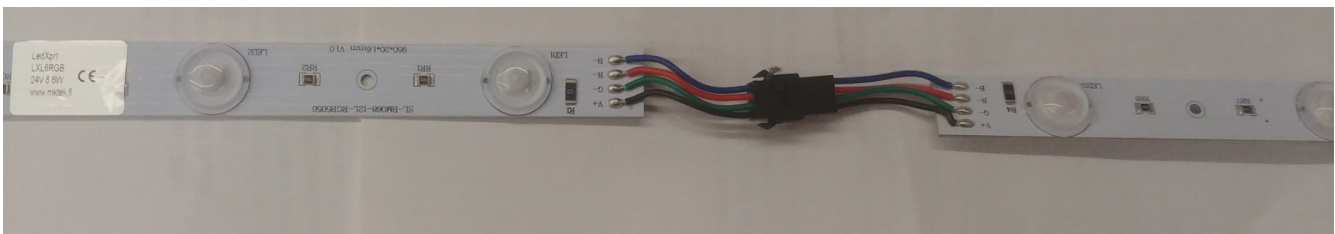

LXL6RGB LED rigid bar for smooth back lighting

- voltage 24V
- power 6-8W
- very wide angle, 150 degree lenses makes light smooth without spots even 10mm distance
- L 950mm, W 20mm, T 2mm
- dimmable
- plug male/female for connect together, max. 13pcs in serial.
- not need any metal base for cooling, low power led
- smooth light even 100-150mm depth