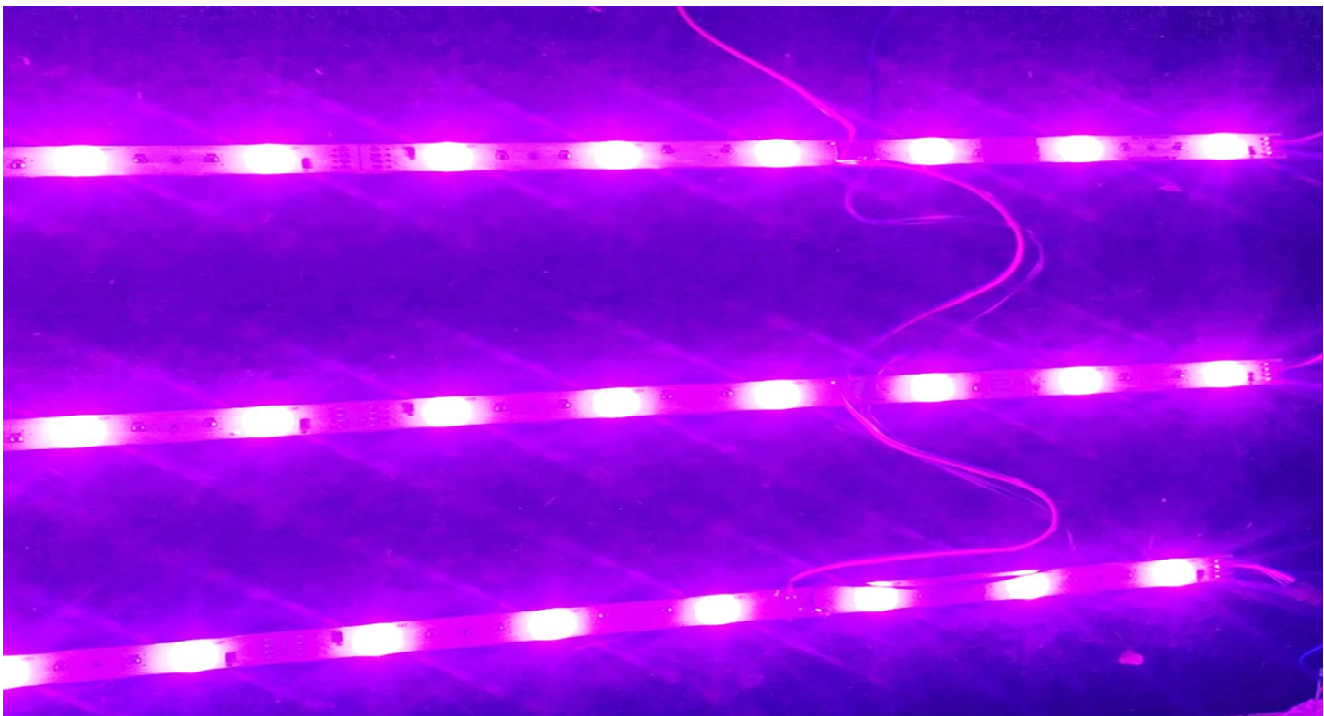

LXL6RGB LED rigid bar for smooth back lighting

- voltage 24V
- power 6-8W
- very wide angle, 150 degree lenses makes light smooth without spots even 10mm distance
- L 950mm, W 20mm, T 2mm
- dimmable
- plug male/female for connect together, max. 13pcs in serial.
- not need any metal base for cooling, low power led
- smooth light even 100-150mm depth